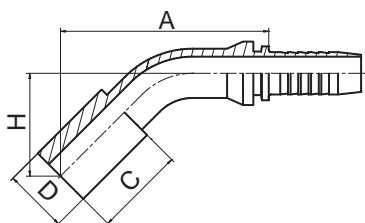

扣压式软管接头

KF50041

45° 公制卡套式直管
45° METRIC STANDPIPE STRAIGHT

| 代号 PART NO. | 管子外径 D TUBE O.D. | 软管 HOSE BORE | | 尺寸 DIMENSIONS | | | 备注 NOTE |
|----------------|---------------------|--------------|---------|---------------|----|------|------------|
| | | 公称内径 DN | 标号 DASH | A | C | H | |
| KF50041-06-03 | 6 | 5 | 03 | 46 | 22 | 25.7 | 轻系列 |
| KF50041-06-04 | 6 | 6 | 04 | 48.7 | 22 | 26.6 | |
| KF50041-08-05 | 8 | 8 | 05 | 52.2 | 24 | 29.2 | |
| KF50041-08-06 | 8 | 10 | 06 | 53.8 | 24 | 29.5 | |
| KF50041-10-05 | 10 | 8 | 05 | 51.5 | 23 | 28.5 | |
| KF50041-10-06 | 10 | 10 | 06 | 53.1 | 23 | 28.8 | |
| KF50041-12-06 | 12 | 10 | 06 | 53.1 | 23 | 28.8 | |
| KF50041-15-06 | 15 | 10 | 06 | 54.5 | 25 | 30.3 | |
| KF50041-15-08 | 15 | 12 | 08 | 66.7 | 25 | 31.8 | |
| KF50041-18-08 | 18 | 12 | 08 | 67.4 | 26 | 32.5 | |
| KF50041-18-10 | 18 | 16 | 10 | 78.6 | 26 | 33.8 | |
| KF50041-22-10 | 22 | 16 | 10 | 79.5 | 28 | 37.2 | |
| KF50041-22-12 | 22 | 20 | 12 | 86.2 | 28 | 38.8 | |
| KF50041-28-16 | 28 | 25 | 16 | 96.7 | 30 | 42.4 | |
| KF50041-35-20 | 35 | 32 | 20 | 111.6 | 36 | 49.3 | |
| KF50041-08-04 | 8 | 6 | 04 | 50.1 | 24 | 28 | 重系列 |
| KF50041-10-04 | 10 | 6 | 04 | 51.5 | 26 | 29.4 | |
| KF50041-12-04 | 12 | 06 | 04 | 51.5 | 26 | 29.4 | |
| KF50041-12-05 | 12 | 8 | 05 | 48.3 | 26 | 24.4 | |
| KF50041-14-06 | 14 | 10 | 06 | 57.3 | 29 | 33.1 | |
| KF50041-14-08 | 14 | 12 | 08 | 69.6 | 29 | 34.6 | |
| KF50041-16-08 | 16 | 12 | 08 | 63.2 | 30 | 28.2 | |
| KF50041-16-10 | 16 | 16 | 10 | 80.9 | 30 | 36.6 | |
| KF50041-20-10 | 20 | 16 | 10 | 85.7 | 36 | 40.9 | |
| KF50041-20-12 | 20 | 20 | 12 | 91.9 | 36 | 44.5 | |
| KF50041-25-12 | 25 | 20 | 12 | 94.7 | 40 | 47.3 | |
| KF50041-25-16 | 25 | 25 | 16 | 102.3 | 40 | 48.1 | |
| KF50041-30-16 | 30 | 25 | 16 | 105.8 | 44 | 54.4 | |
| KF50041-30-20 | 30 | 32 | 20 | 117.2 | 44 | 54.9 | |
| KF50041-38-16 | 38 | 25 | 16 | 110 | 50 | 58.6 | |
| KF50041-38-20 | 38 | 32 | 20 | 121.4 | 50 | 59.1 | |